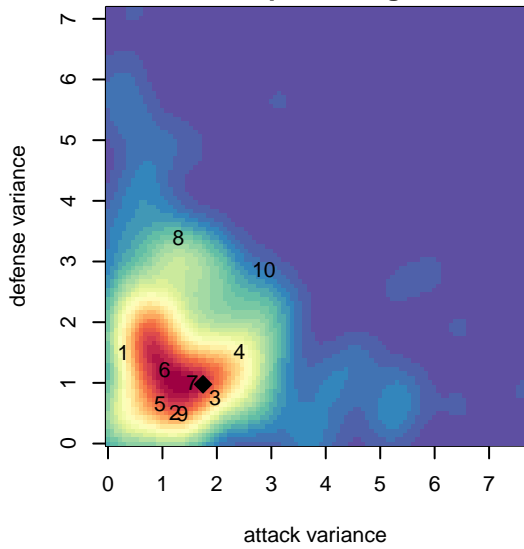

Oregon Trails FC Storm G05

, OR
 G05 total strength=789
 attack=1.03 defense=0.9
 fall league = PTT G05 Div 1 Red SE

alt names used:
 OREGON CITY OTFC STORM 05G (OR)
 OREGON CITY OTFC STORM 05G
 OTFC 05G Storm
 OTFC 05G Storm
 OREGON CITY OTFC 05G

Venues played:
 2017 PCU Summer Classic Red
 2017 Oswego Nike Cup Silver White U13
 2017 Summer Slam Silver
 2017 PTT G05 Division 1 Red SE
 2017 OYS PTT Presidents Cup G05

Oregon Trails FC Storm G05
 Dots are actual minus expected GF (blue circles) and GA (red triangles).
 Blue line is smoothed change in attack strength. Red is smoothed change in defense strength.

**attack and defense variance (black dot)
relative to other teams
and top 10 in region**

**attack and defense rating
relative to others at age
and all opponents in last 13 months**

Performance relative to 13 month average