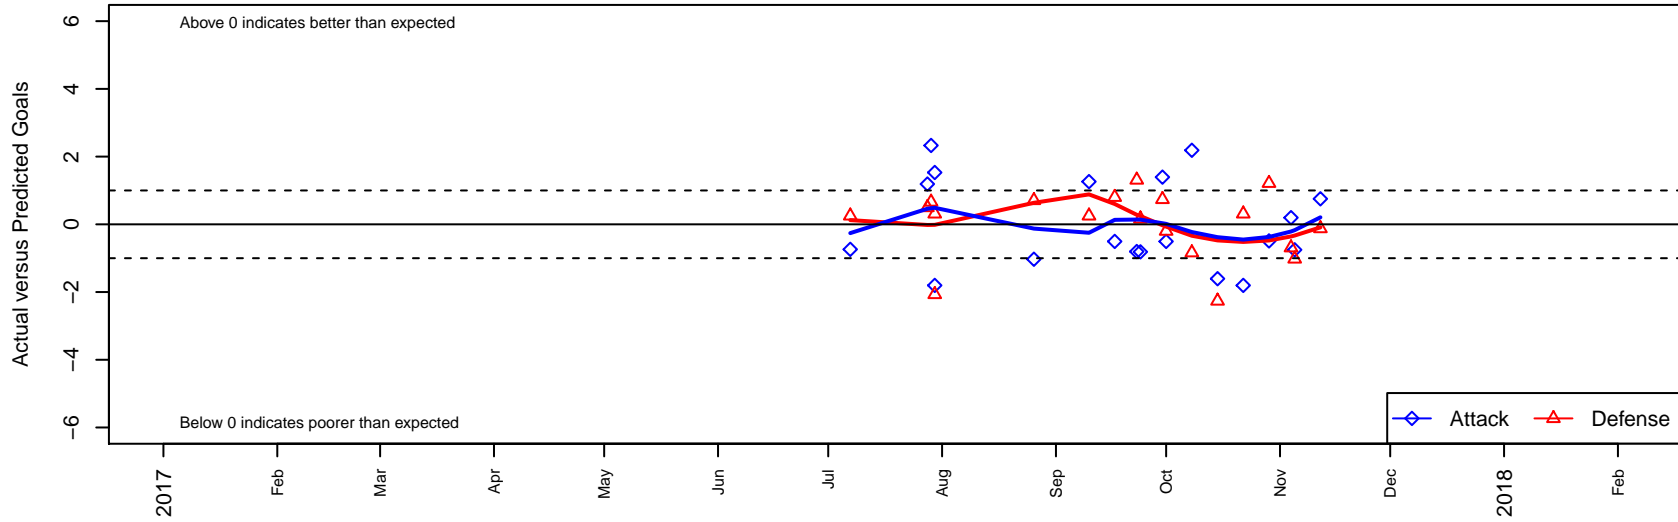

Oregon Trails FC Storm G05

, OR
 G05 total strength=789
 attack=1.03 defense=0.9
 fall league = PTT G05 Div 1 Red SE

alt names used:
 OREGON CITY OTFC STORM 05G (OR)
 OREGON CITY OTFC STORM 05G
 OTFC 05G Storm
 OTFC 05G Storm
 OREGON CITY OTFC 05G

Venues played:
 2017 PCU Summer Classic Red
 2017 Oswego Nike Cup Silver White U13
 2017 Summer Slam Silver
 2017 PTT G05 Division 1 Red SE
 2017 OYS PTT Presidents Cup G05

Oregon Trails FC Storm G05
 Dots are actual minus expected GF (blue circles) and GA (red triangles).
 Blue line is smoothed change in attack strength. Red is smoothed change in defense strength.

**attack and defense variance (black dot)
relative to other teams
and top 10 in region**

**attack and defense rating
relative to others at age
and all opponents in last 13 months**

Performance relative to 13 month average