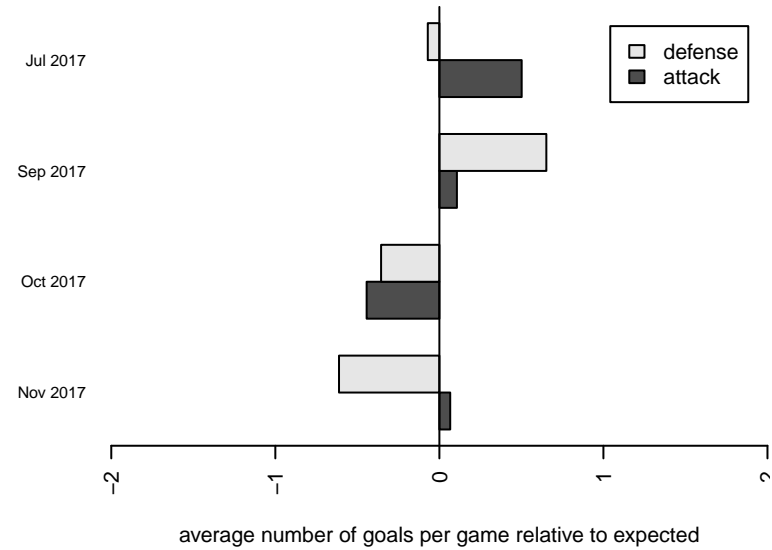

Performance relative to 13 month average