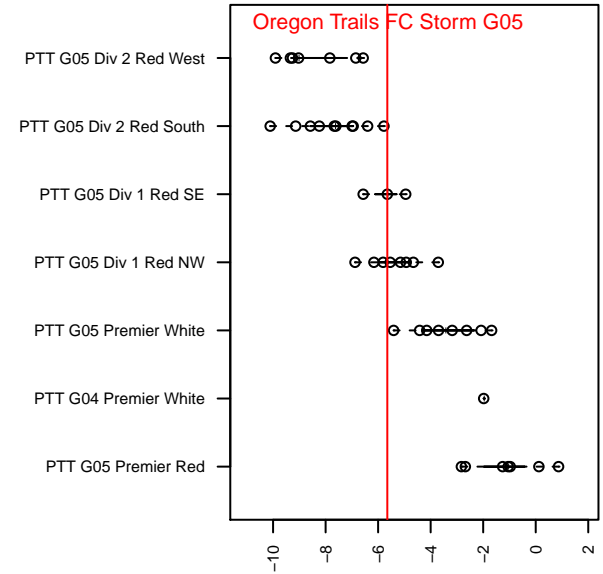

Oregon Trails FC Storm G05

, OR
 G05 total strength=789
 attack=1.03 defense=0.9
 fall league = PTT G05 Div 1 Red SE

alt names used:
 OREGON CITY OTFC STORM 05G (OR)
 OREGON CITY OTFC STORM 05G
 OTFC 05G Storm
 OTFC 05G Storm
 OREGON CITY OTFC 05G

Venues played:
 2017 PCU Summer Classic Red
 2017 Oswego Nike Cup Silver White U13
 2017 Summer Slam Silver
 2017 PTT G05 Division 1 Red SE
 2017 OYS PTT Presidents Cup G05

Oregon Trails FC Storm G05
 Dots are actual minus expected GF (blue circles) and GA (red triangles).
 Blue line is smoothed change in attack strength. Red is smoothed change in defense strength.

**attack and defense variance (black dot)
relative to other teams
and top 10 in region**

**attack and defense rating
relative to others at age
and all opponents in last 13 months**

Performance relative to 13 month average