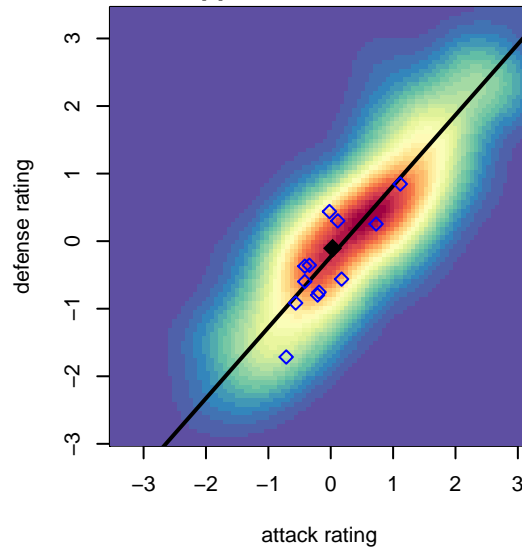

Oregon Trails FC Storm G05

, OR
 G05 total strength=789
 attack=1.03 defense=0.9
 fall league = PTT G05 Div 1 Red SE

alt names used:
 OREGON CITY OTFC STORM 05G (OR)
 OREGON CITY OTFC STORM 05G
 OTFC 05G Storm
 OTFC 05G Storm
 OREGON CITY OTFC 05G

Venues played:
 2017 PCU Summer Classic Red
 2017 Oswego Nike Cup Silver White U13
 2017 Summer Slam Silver
 2017 PTT G05 Division 1 Red SE
 2017 OYS PTT Presidents Cup G05

Oregon Trails FC Storm G05
 Dots are actual minus expected GF (blue circles) and GA (red triangles).
 Blue line is smoothed change in attack strength. Red is smoothed change in defense strength.

**attack and defense variance (black dot)
relative to other teams
and top 10 in region**

**attack and defense rating
relative to others at age
and all opponents in last 13 months**

Performance relative to 13 month average